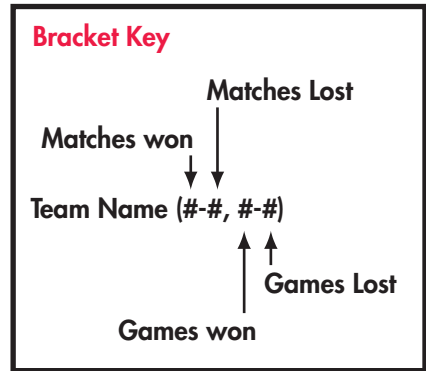

Proceeds Benefit:

Sponsored By:

**EVERY 21 SECONDS**  
 Someone is diagnosed with Diabetes.  
 Every 21 seconds there's a new reason to play.  
**WHO'S YOUR REASON?**

We Dodge Dudes (3-5, 8-11)  
 2-1  
**2016**  
**Belles of the 'ball**  
**Champions**