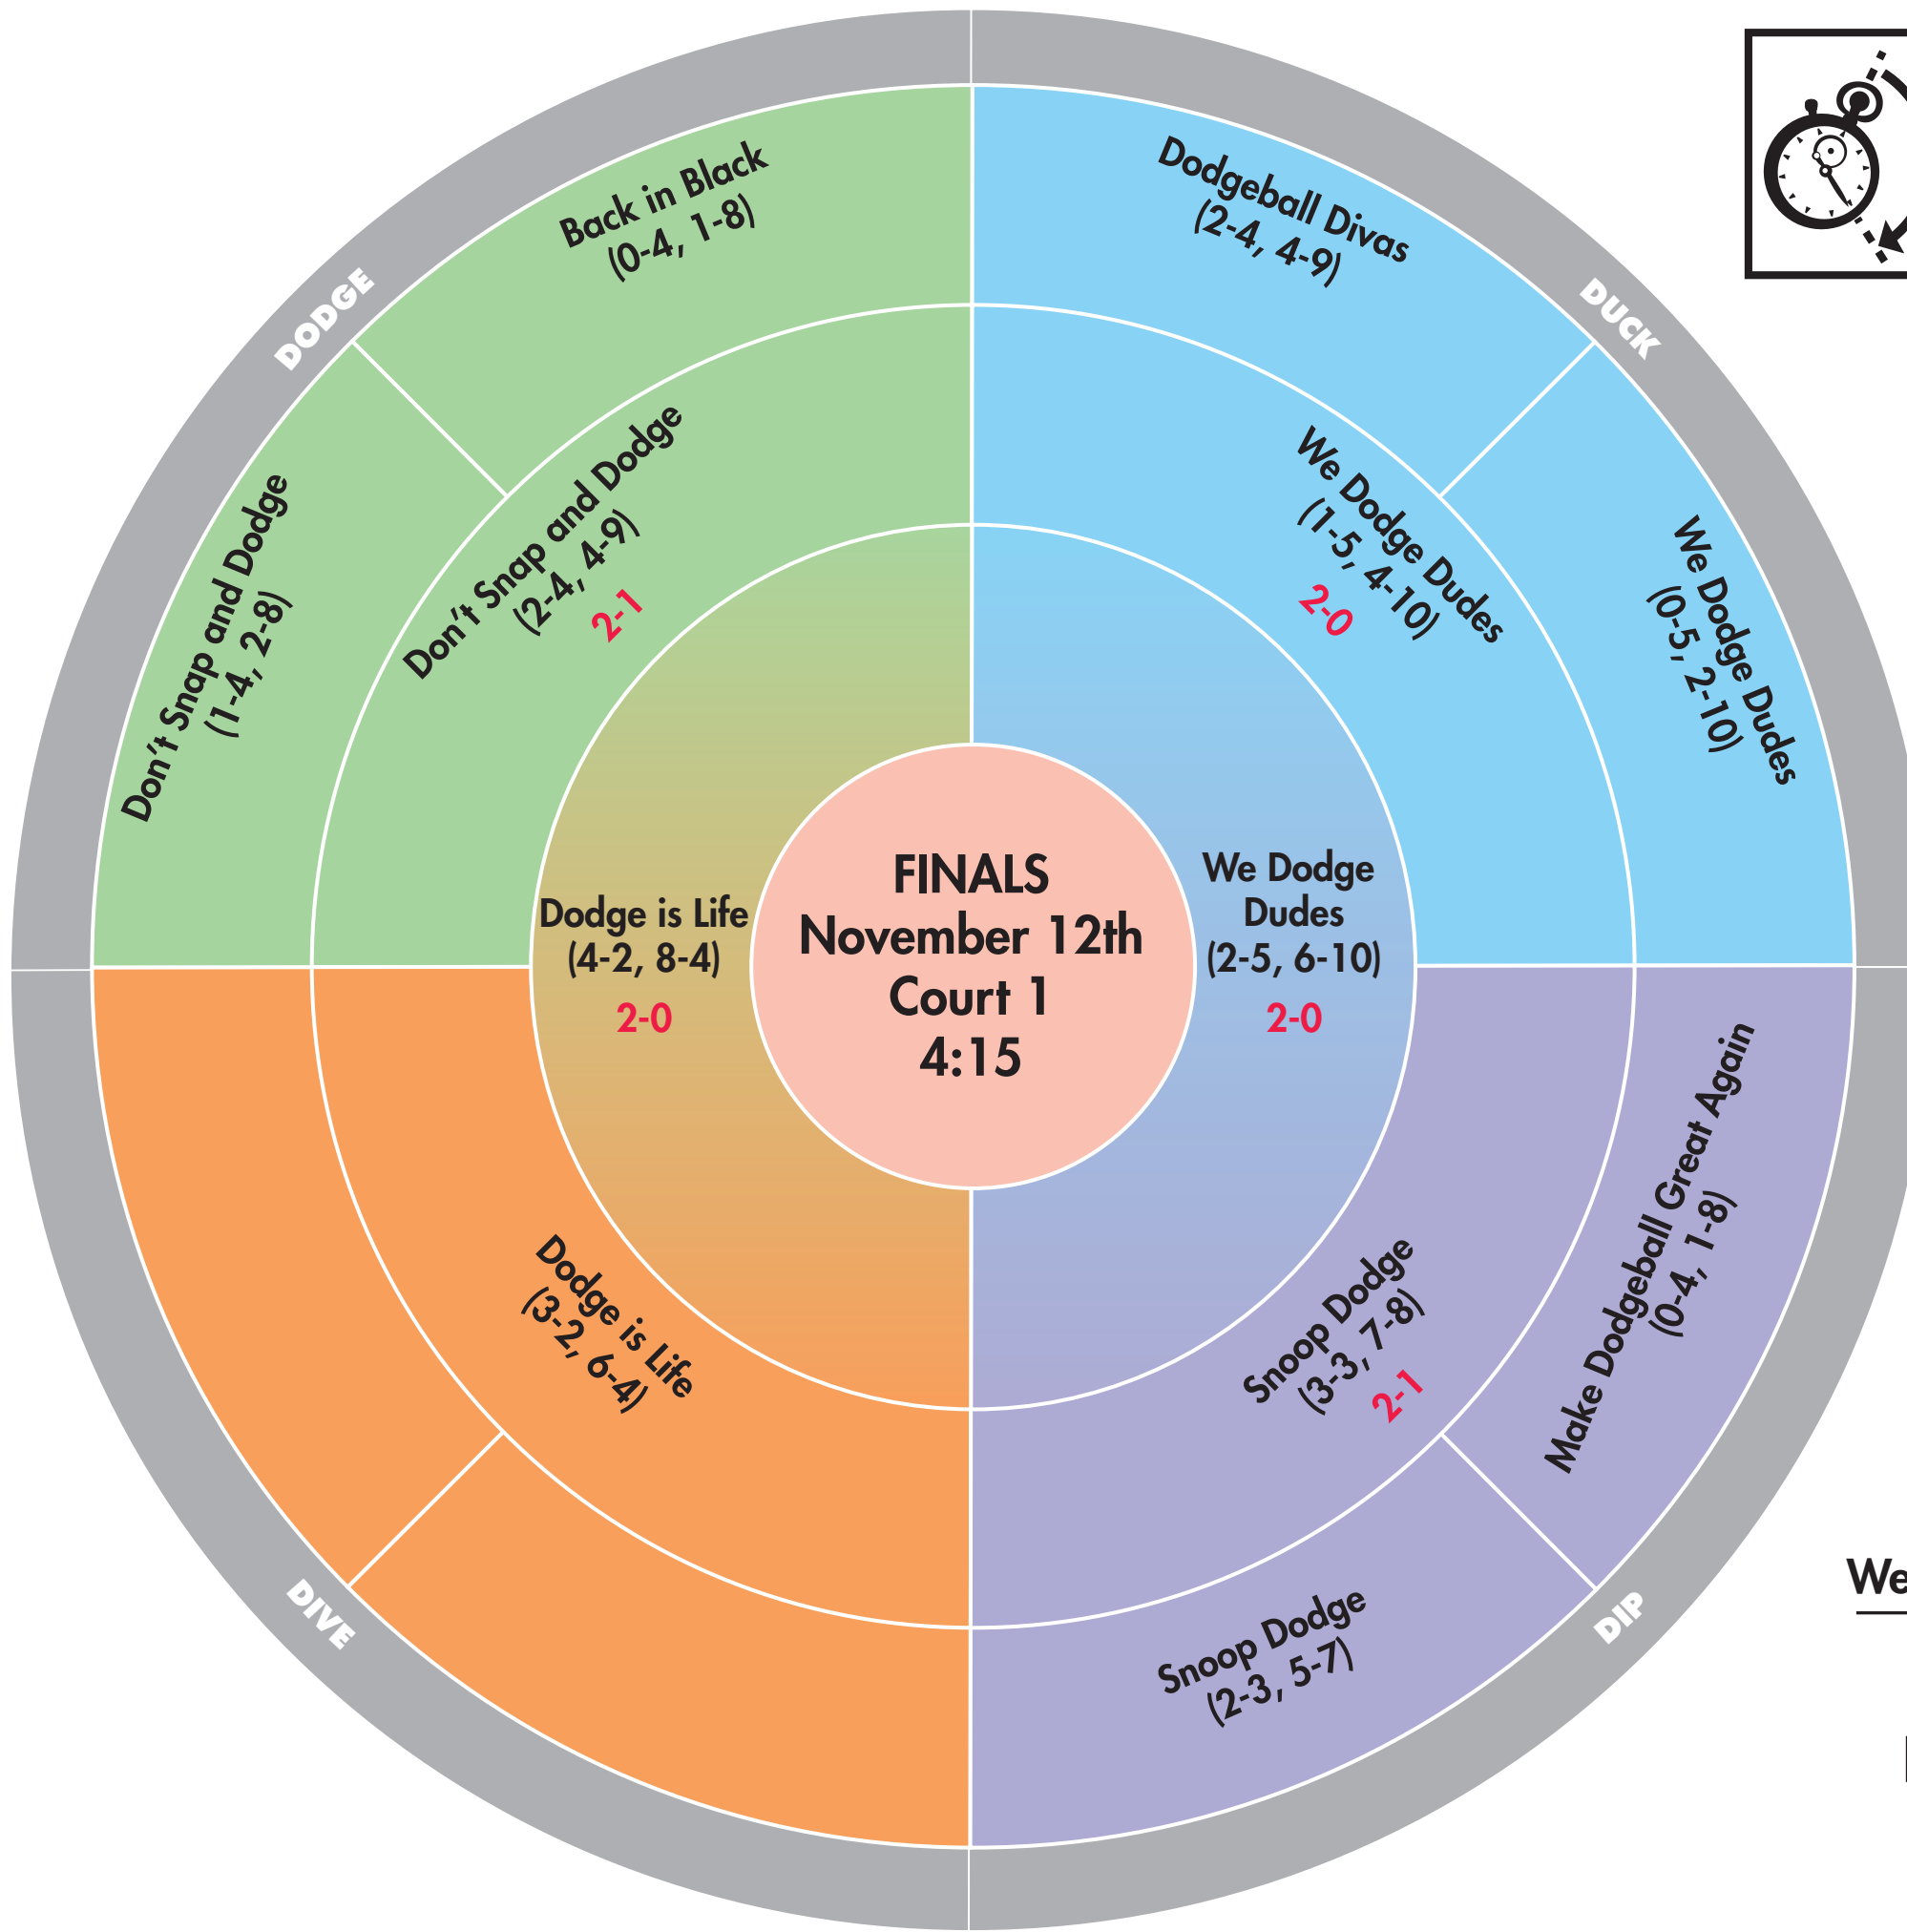

Proceeds Benefit:

Sponsored By:

**EVERY 21 SECONDS**  
 Someone is diagnosed with Diabetes.  
 Every 21 seconds there's a new reason to play.  
**WHO'S YOUR REASON?**

We Dodge Dudes (3-5, 8-11)  
 2-1  
**2016**  
**Belles of the 'ball**  
**Champions**