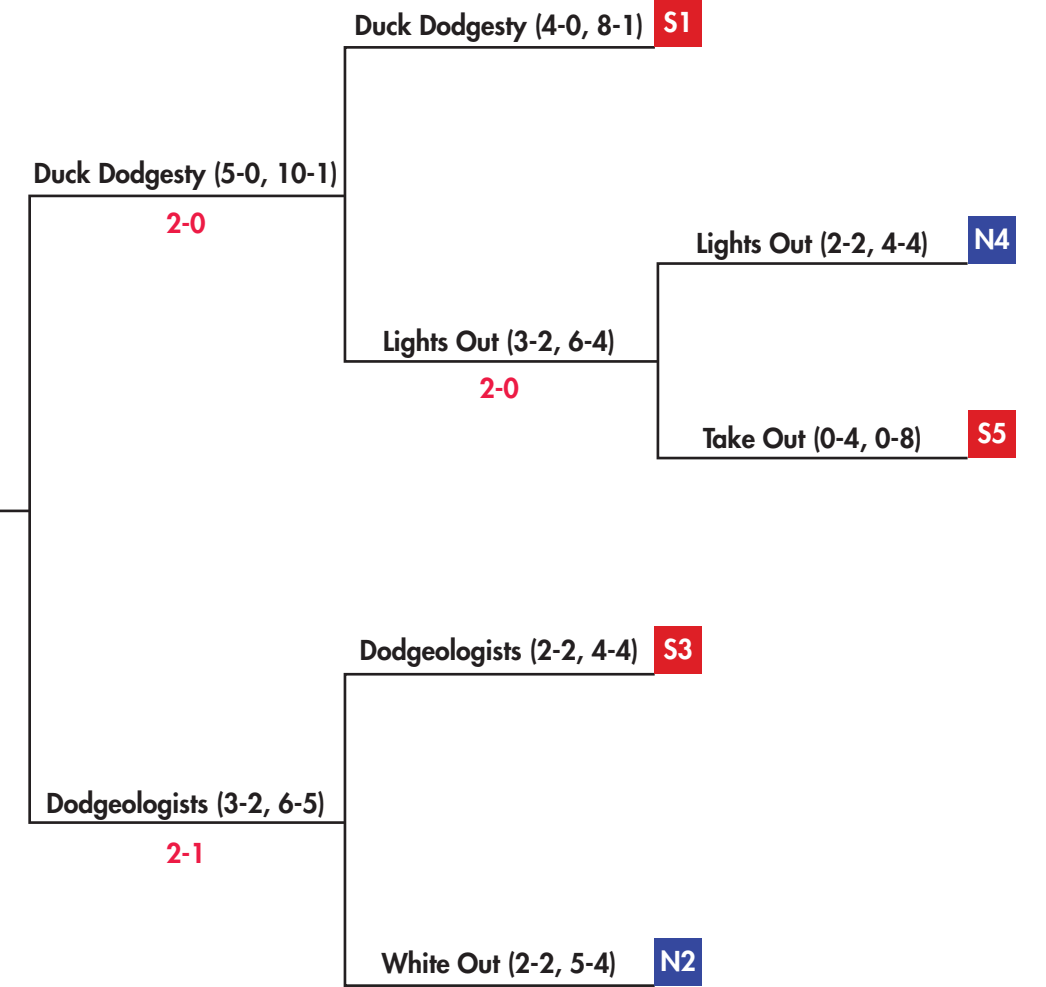

Sponsored By:

Ephrata
Basketball
Booster
Club

www.
Ephrata
MOUNTS
.com

Proceeds Benefit:

Dodge, Duck, Donate

Super Terrific Dodging Squad (6-1, 12-3)

2013
Junior Circuit
Dodgeball Champions

THE DODGEBALL TOURNAMENT THANKS ONE OF OUR GENEROUS SPONSORS:

MARTIN MEYLIN MIDDLE SCHOOL

1600 BOOK ROAD
LAMPETER, PA 17537-0428
PHONE (717) 464-3311
FAX (717) 509-0289

EVERY 21 SECONDS
Someone is diagnosed with Diabetes.
Every 21 seconds there's a new reason to play.
WHO'S YOUR REASON?