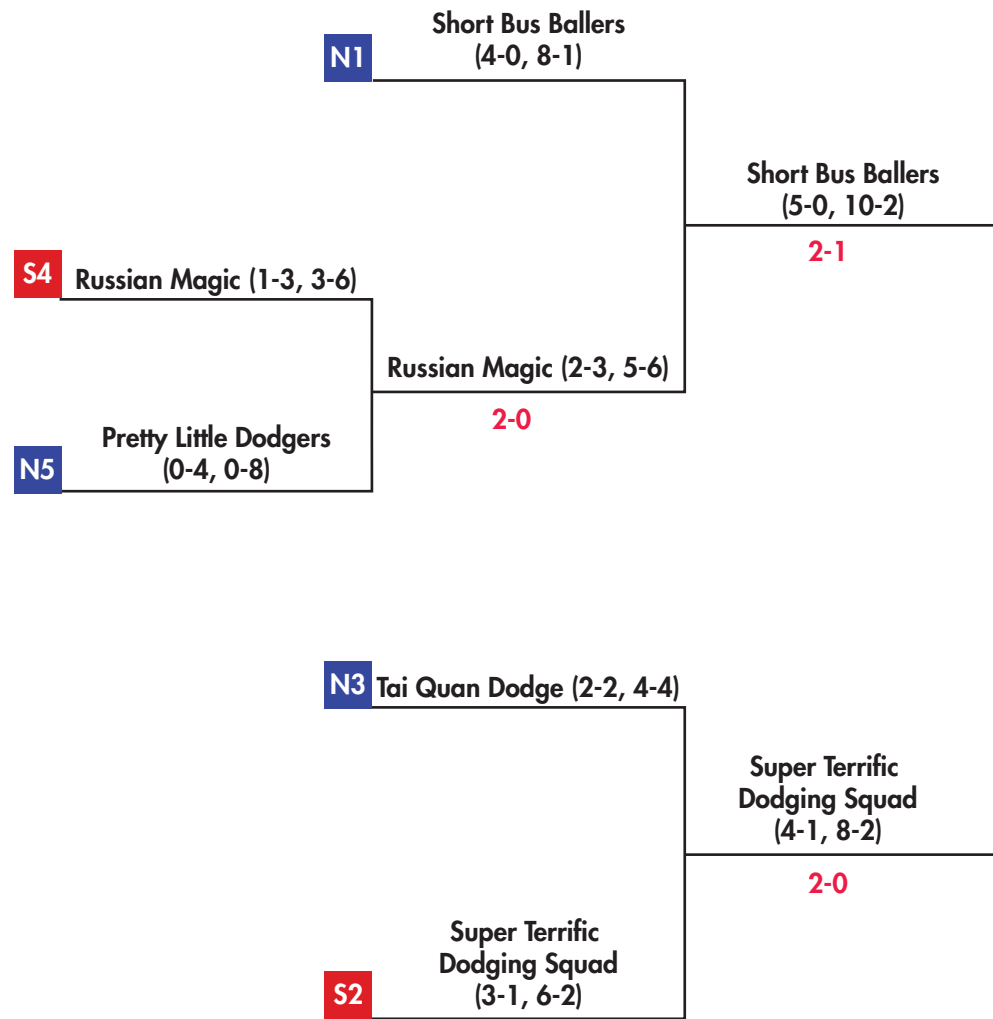

Sponsored By:

Ephrata
Basketball
Booster
Club

www.
Ephrata
MOUNTS
.com

Proceeds Benefit:

Dodge, Duck, Donate

Super Terrific Dodging Squad (6-1, 12-3)

2013
Junior Circuit
Dodgeball Champions

THE DODGEBALL TOURNAMENT THANKS ONE OF OUR GENEROUS SPONSORS: