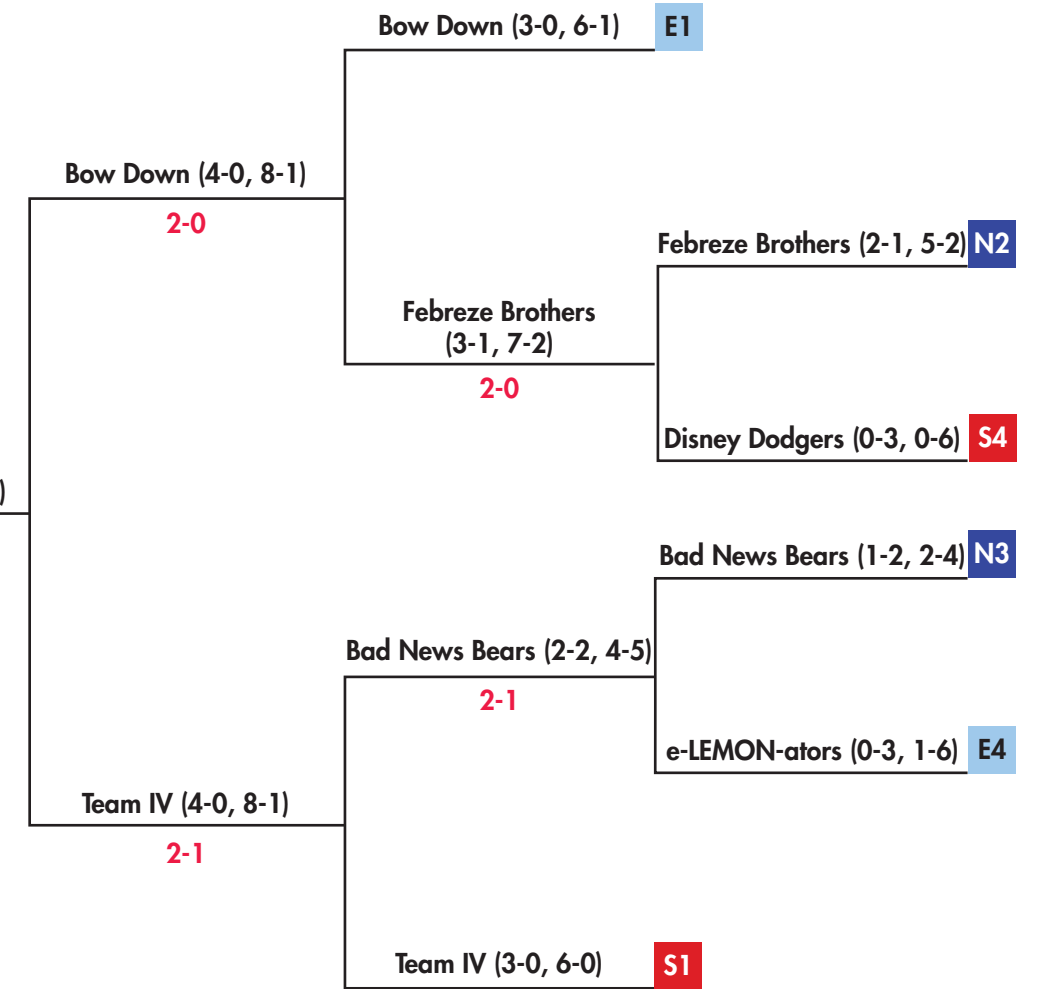

Sponsored By:

Ephrata
Basketball
Booster
Club

www.
Ephrata
MOUNTS
.com

Proceeds Benefit:

Dodge, Duck, Donate

Bow Down (6-0, 12-2)

2-1
2012
Junior Circuit
Dodgeball Champions

THE DODGEBALL TOURNAMENT THANKS ONE OF OUR GENEROUS SPONSORS:

MARTIN MEYLIN
MIDDLE SCHOOL

1600 BOOK ROAD
LAMPETER, PA 17537-0428
PHONE (717) 464-3311
FAX (717) 509-0289

EVERY 21 SECONDS

Someone is diagnosed with Diabetes.

Every 21 seconds there's a new reason to play.

WHO'S YOUR REASON?