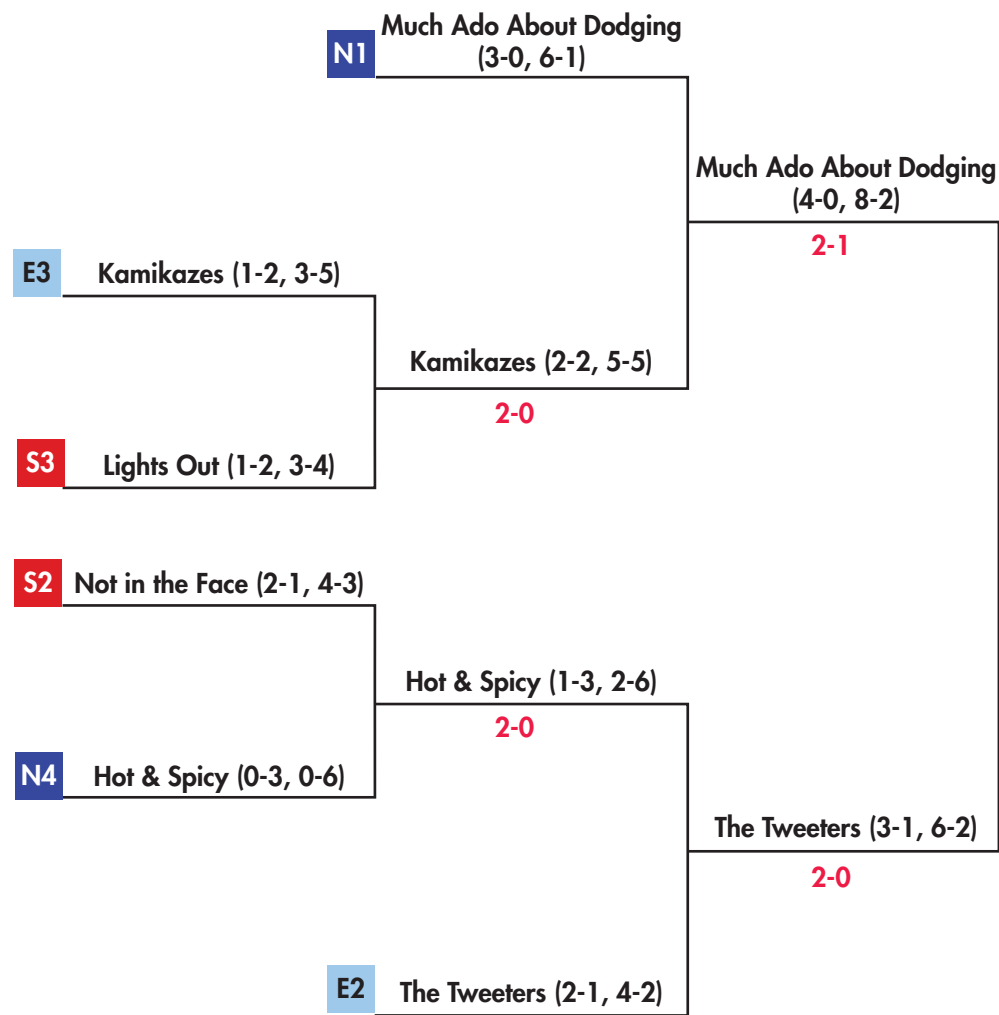

Sponsored By:

Ephrata
Basketball
Booster
Club

www.
Ephrata
MOUNTS
.com

Proceeds Benefit:

Dodge, Duck, Donate

Bow Down (6-0, 12-2)

2-1
2012
Junior Circuit
Dodgeball Champions

THE DODGEBALL TOURNAMENT THANKS ONE OF OUR GENEROUS SPONSORS:

WHO'S YOUR REASON?