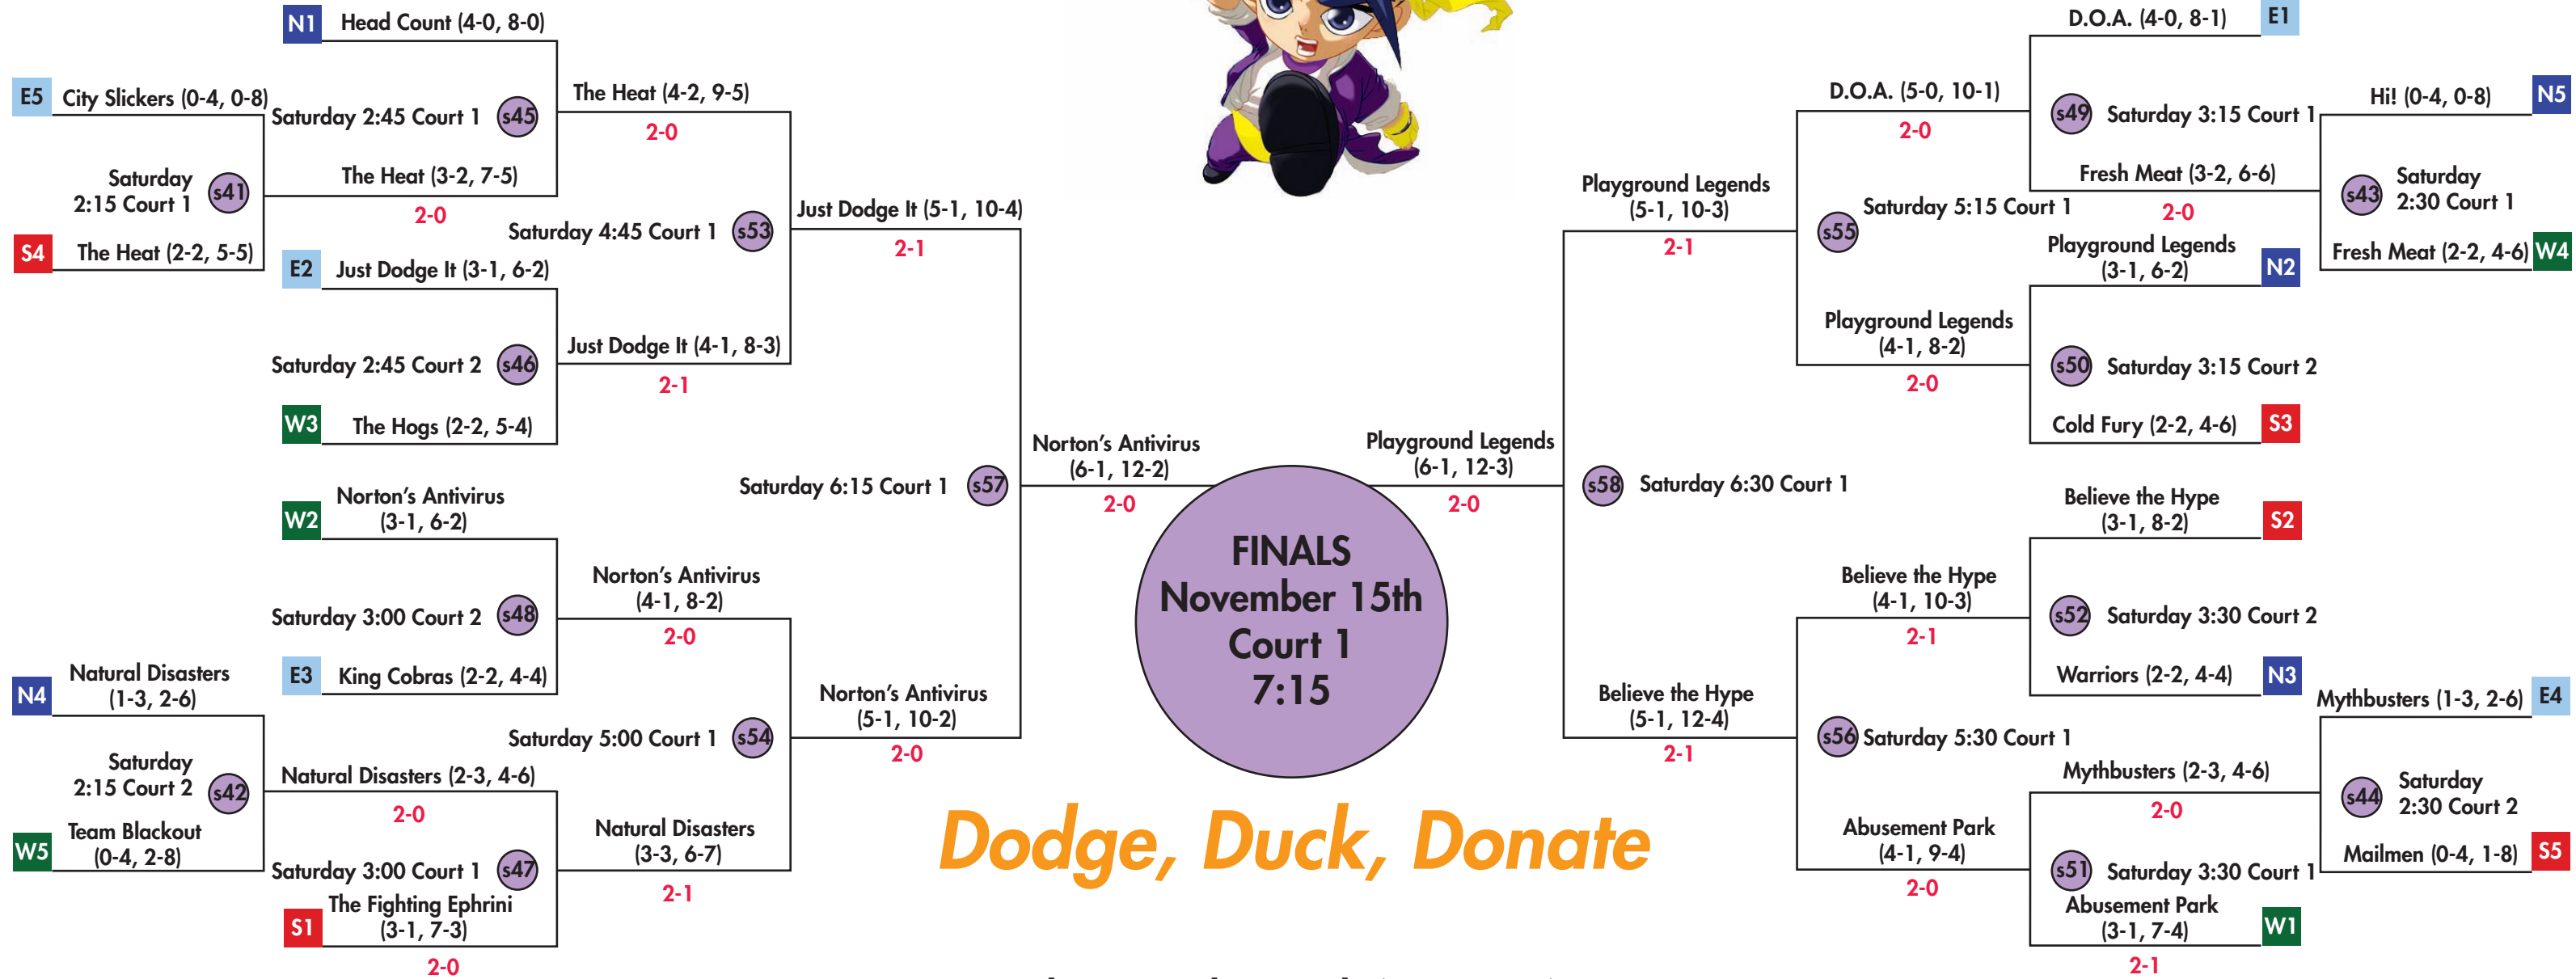

Sponsored By:

**Ephrata  
Basketball  
Booster  
Club**

www.  
*Ephrata*  
**MOUNTS**  
.com

Proceeds Benefit:

Playground Legends (7-1, 14-3)

2008  
Senior Circuit  
Dodgeball Champions

THE DODGEBALL TOURNAMENT THANKS ONE OF OUR GENEROUS SPONSORS:

**Little Nicki's  
PIZZA  
ITALIAN  
RESTAURANT**

1635 WEST MAIN STREET  
EPHRATA, PA  
717-733-2400  
FAX 717-733-5554

**EVERY 21 SECONDS**

Someone is diagnosed with Diabetes.

Every 21 seconds there's a new reason to play.

**WHO'S YOUR REASON?**